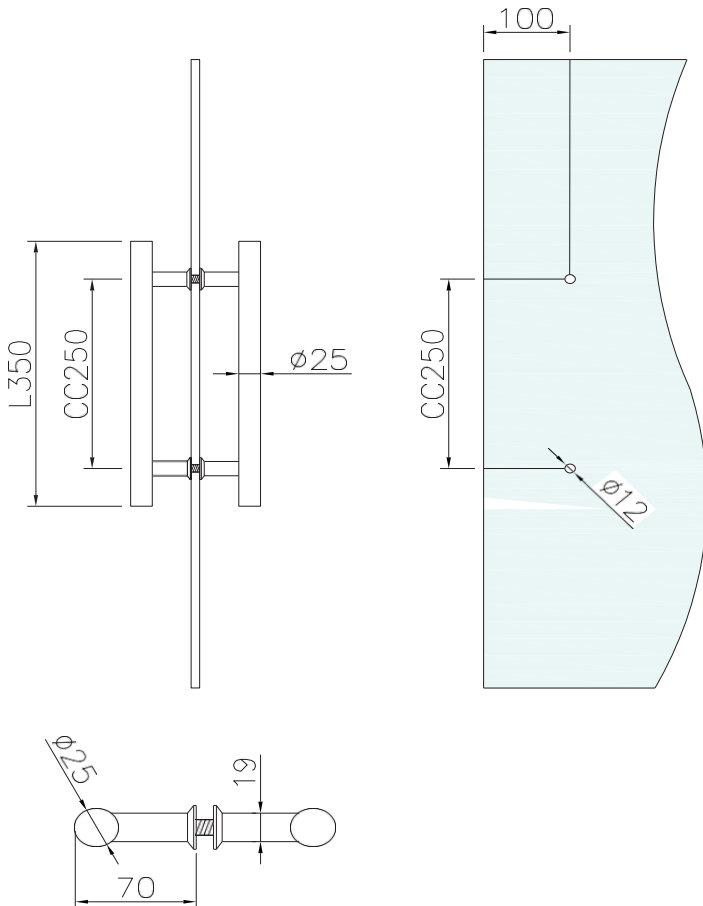

Pull Handle

Model: HW-RH350BN

- Size: 14"
- BRASS INSERTS
- BRASS COLLARS
- SOLID STAINLESS STEEL WASHERS
- STAINLESS STEEL BOLTS & SCREWS
- STAINLESS STEEL 304 CONSTRUCTION
- FINISH: BRUSHED NICKEL

Disclaimer: Nerval makes every effort to provide accurate specification data. However, specification may change without notice. Please visit nerval website to see NERVAL'S TERMS AND CONDITONS.